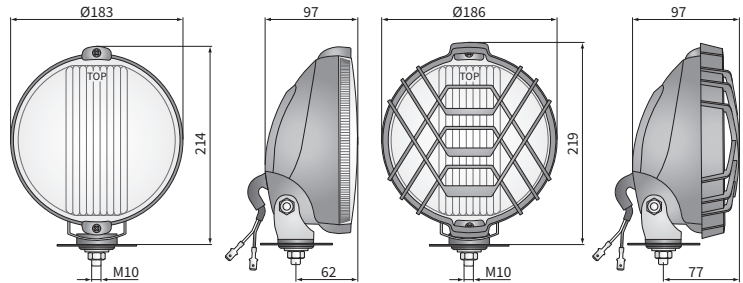

TECHNICAL DATA / FEATURES

- dimensions: $\phi 183 \times 97$
- light functions: fog light, driving, parking
- function markings: B, HR, A
- reference mark: -, 40
- source of light: H3, T4W
- maximum power: 100W, 4W
- nominal voltage: 12V-24V DC
- optics: standard
- IP rating: IP56
- housing's material: plastic
- housing's colour: black, chrome-plated
- lens' material: glass
- lens' colour: clear, blue
- mounting: M10
- built-in connectors: -
- other: stone guard (option)
the mount steel-reinforced

ADDITIONAL INFORMATION

To be mounted at the front of the car or truck. They shall be installed in an upright position.

The bracket parts, in chrome-plated version, are made of Inox steel.

It is possible to install needed connectors on wire (on request).

Additional equipment:

- stone guard - cat. No. A37600
- lens cover - cat. No. A.25476

Replacement parts:

- parking light bulb holder - cat. No. A.05921

DIMENSIONS

Cat. number	Homologation code	Light functions			Lens colour		housing	chrome-plated		Accessories	Side				Connectors	Packaging / pc			
		fog light	driving	parking	clear	blue		black	chrome-plated		bulb H3 12V	bulb H3 24V	bulb T4W	stone guard		light cover	cable 0,15 m	right	left
HO2.14960	149	✓			✓			✓					✓	✓	✓				1
HO2.15361	149	✓			✓			✓		✓			✓	✓	✓				1
HO2.35961	149	✓			✓			✓					✓	✓	✓				1
HO2.15060	149	✓			✓			✓					✓	✓	✓				1
HO2.15461	149	✓			✓			✓		✓			✓	✓	✓				1
HO2.15160	151		✓	✓	✓			✓					✓	✓	✓				1
HO2.15561	151		✓	✓	✓			✓		✓			✓	✓	✓				1
HO2.35861	151		✓	✓	✓			✓					✓	✓	✓				1
HO2.15260	151		✓	✓	✓			✓					✓	✓	✓				1
HO2.15661	151		✓	✓	✓			✓		✓			✓	✓	✓				1
HO2.40160	151		✓	✓	✓			✓					✓	✓	✓				1
HO2.40261	151		✓	✓	✓			✓		✓			✓	✓	✓				1
HO2.40060	151		✓	✓	✓			✓					✓	✓	✓				1
HO2.23161	151		✓	✓	✓			✓		✓			✓	✓	✓				1