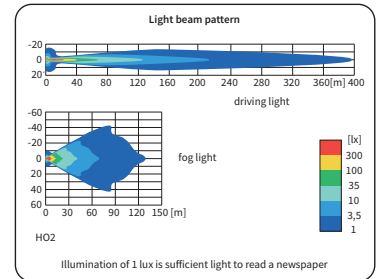

DIMENSIONS

Cat. number	Homologation code	Light functions			Lens colour		housing	chrome-plated		Accessories	Side				Connectors	Packaging / pc							
		fog light	driving	parking	clear	blue		black	chrome-plated		bulb H3 12V	bulb H3 24V	bulb T4W	stone guard		light cover	cable 0,15 m	right	left	AMP Faston 250	Deutsch DT	AMP SuperSeal 1,5	carton box
HO2.14960	149	✓			✓			✓					✓	✓	✓				1				
HO2.15361	149	✓			✓			✓		✓			✓	✓	✓				1				
HO2.35961	149	✓			✓			✓					✓	✓	✓				1				
HO2.15060	149	✓			✓			✓					✓	✓	✓				1				
HO2.15461	149	✓			✓			✓		✓			✓	✓	✓				1				
HO2.15160	151		✓	✓	✓			✓					✓	✓	✓				1				
HO2.15561	151		✓	✓	✓			✓		✓			✓	✓	✓				1				
HO2.35861	151		✓	✓	✓			✓					✓	✓	✓				1				
HO2.15260	151		✓	✓	✓			✓					✓	✓	✓				1				
HO2.15661	151		✓	✓	✓			✓		✓			✓	✓	✓				1				
HO2.40160	151		✓	✓	✓			✓					✓	✓	✓				1				
HO2.40261	151		✓	✓	✓			✓		✓			✓	✓	✓				1				
HO2.40060	151		✓	✓	✓			✓					✓	✓	✓				1				
HO2.23161	151		✓	✓	✓			✓		✓			✓	✓	✓				1