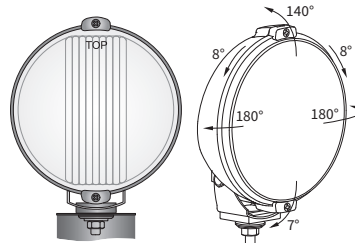

TECHNICAL DATA / FEATURES

- dimensions: $\phi 183 \times 97$
- light functions: fog light, driving, parking
- function markings: B, HR, A
- reference mark: -, 40
- source of light: H3, T4W
- maximum power: 100W, 4W
- nominal voltage: 12V-24V DC
- optics: standard
- IP rating: IP56
- housing's material: plastic
- housing's colour: black, chrome-plated
- lens' material: glass
- lens' colour: clear, blue
- mounting: M10
- built-in connectors: -
- other: stone guard (option)
the mount steel-reinforced

ADDITIONAL INFORMATION

To be mounted at the front of the car or truck. They shall be installed in an upright position.

The bracket parts, in chrome-plated version, are made of Inox steel.

It is possible to install needed connectors on wire (on request).

Additional equipment:

- stone guard - cat. No. A37600
- lens cover - cat. No. A.25476

Replacement parts:

- parking light bulb holder - cat. No. A.05921

DIMENSIONS

Cat. number	Homologation code	Light functions			Lens colour		housing	chrome-plated		Accessories	Side				Connectors	Packaging / pc			
		fog light	driving	parking	clear	blue		black	chrome-plated		bulb H3 12V	bulb H3 24V	bulb T4W	stone guard		light cover	cable 0,15 m	right	left
HO2.14960	149	✓			✓			✓					✓	✓	✓				1
HO2.15361	149	✓			✓			✓		✓			✓	✓	✓				1
HO2.35961	149	✓			✓			✓					✓	✓	✓				1
HO2.15060	149	✓			✓			✓					✓	✓	✓				1
HO2.15461	149	✓			✓			✓		✓			✓	✓	✓				1
HO2.15160	151		✓	✓	✓			✓					✓	✓	✓				1
HO2.15561	151		✓	✓	✓			✓		✓			✓	✓	✓				1
HO2.35861	151		✓	✓	✓			✓					✓	✓	✓				1
HO2.15260	151		✓	✓	✓			✓					✓	✓	✓				1
HO2.15661	151		✓	✓	✓			✓		✓			✓	✓	✓				1
HO2.40160	151		✓	✓	✓			✓					✓	✓	✓				1
HO2.40261	151		✓	✓	✓			✓		✓			✓	✓	✓				1
HO2.40060	151		✓	✓	✓			✓					✓	✓	✓				1
HO2.23161	151		✓	✓	✓			✓		✓			✓	✓	✓				1